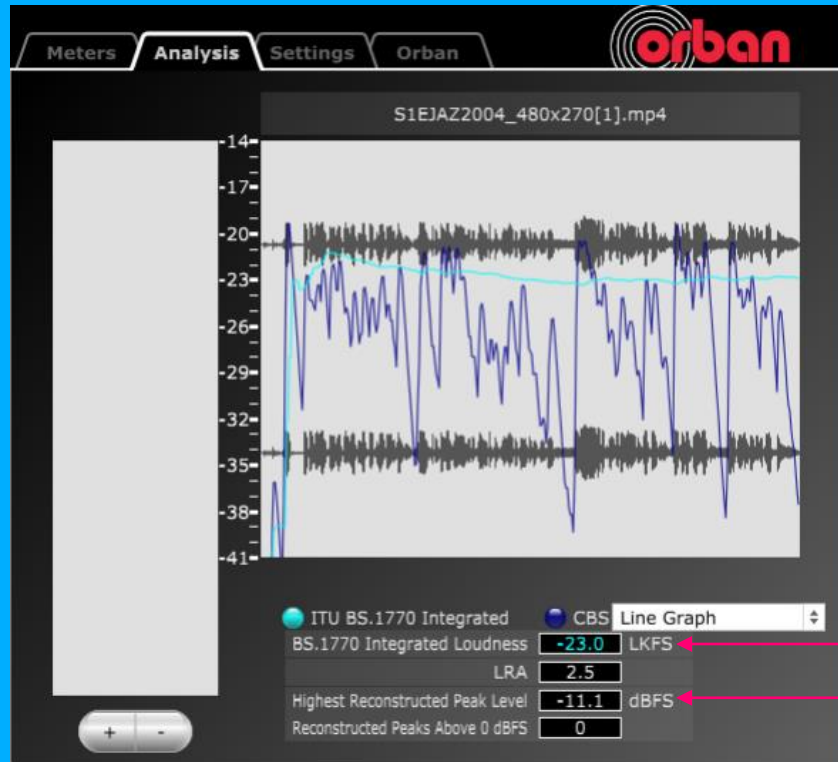

³
Variable framerate allowed on deals targeting only mobile device inventory.

Video ad specification

Orban Loudness Meter

Audio tested assets with Orban Loudness Meter

BS.1770 Integrated Loudness must be between -24 and -22
Highest Reconstructed Peak Level not above -7

Between -24 and -22

Not above -7 (where -6 is higher and -8 is lower)